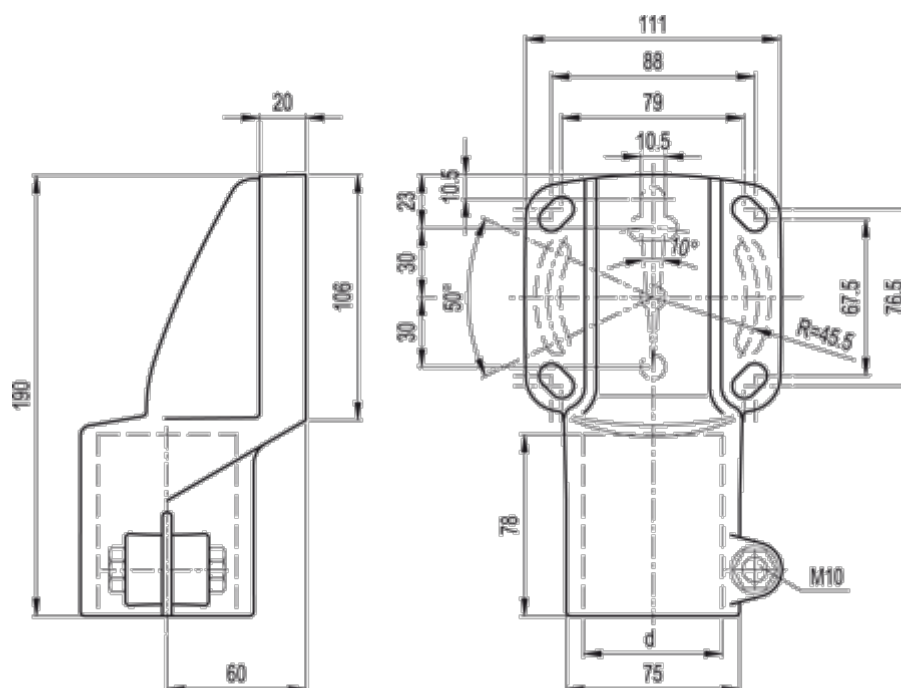

Data Sheet

Article number: 2310419796

Description: E+G Side mounting top bracket
TLSB-45x45-A

Measures

d (inch) = -
d mm = 45x45
Weight (g) = 430